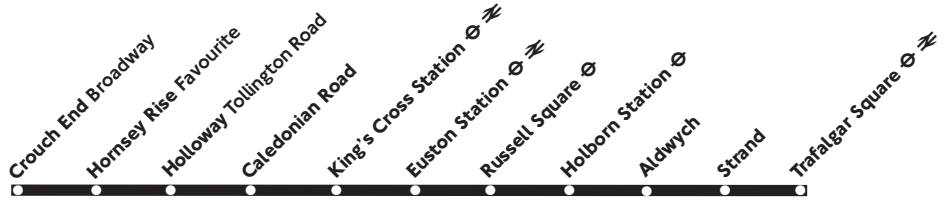

91

Daily

N91

Every night

Crouch End - King's Cross - Trafalgar Square

Monday - Friday

	N91		N91		N91 N91		N91			
	MO	MO	MO	MO	MO	MO	MO	MO		
Crouch End Broadway	0004	0004	0016	0034	04	34	0504	0515	2353	
Hornsey Rise Favourite	0006	0007	0019	0036	06	36	0506	0518	Then 2356	
Holloway Tollington Road	0011	0013	0024	0041	Then every	11	41	0511	0524	about 2400
King's Cross Station	0017	0022	0032	0047	30 minutes,	17	47	0517	0531	every 0011
Euston Station	0020	0026	0036	0050	at these minutes	20	50	0520	0534	8-10 0015
Russell Square	0022	0030	0040	0052	past the hour	22	52	0522	0537	minutes 0019
Holborn Station	0024	0034	0044	0054		24	54	0524	0540	until 0024
Trafalgar Square Whitehall	0031	0045	0055	0101		31	01	0531	0548	0035

Saturday (also Good Friday)

	N91		N91		N91 N91 N91			N91			N91						
	MO	MO	MO	MO	MO	MO	MO	MO	MO	MO	MO	MO	MO				
Crouch End Broadway	0004	0016	0030	0050	Then	10	30	50	0410	0434	0504	0515	0525	0535	0545	0555	0605
Hornsey Rise Favourite	0007	0019	0032	0052	every	12	32	52	0412	0436	0506	0518	0528	0538	0548	0559	0609
Holloway Tollington Road	0012	0024	0037	0057	20 minutes,	17	37	57	0417	0441	0511	0524	0535	0545	0555	0606	0616
King's Cross Station	0020	0032	0044	0104	at these	24	44	04	0424	0447	0517	0531	0542	0553	0603	0614	0626
Euston Station	0024	0036	0049	0109	minutes	29	49	09	0429	0450	0520	0534	0545	0557	0607	0618	0631
Russell Square	0028	0040	0052	0112	past	32	52	12	0432	0452	0522	0537	0548	0600	0611	0622	0635
Holborn Station	0032	0043	0054	0114	the	34	54	14	0434	0454	0524	0540	0551	0603	0614	0626	0639
Trafalgar Square Whitehall	0042	0052	0101	0121	hour	41	01	21	0441	0501	0531	0548	0559	0611	0622	0634	0647

Crouch End Broadway	0615		2353	
Hornsey Rise Favourite	0619	Then	2356	
Holloway Tollington Road	0626	about	0002	
King's Cross Station	0636	every	0011	
Euston Station	0641	8-10	0015	
Russell Square	0645	minutes	0019	
Holborn Station	0649	until	0024	
Trafalgar Square Whitehall	0658		0035	

Sunday and other Public Holidays

	N91		N91		N91 N91 N91			N91			N91						
	MO	MO	MO	MO	MO	MO	MO	MO	MO	MO	MO	MO	MO				
Crouch End Broadway	0004	0016	0030	0050	Then	10	30	50	0410	0434	0504	0534	0604	0613	0625	0634	0637
Hornsey Rise Favourite	0007	0019	0032	0052	every	12	32	52	0412	0436	0506	0536	0606	0616	0628	0636	0640
Holloway Tollington Road	0013	0024	0037	0057	20 minutes,	17	37	57	0417	0441	0511	0541	0611	0622	0634	0641	0646
King's Cross Station	0022	0032	0044	0104	at these	24	44	04	0424	0447	0517	0547	0617	0631	0643	0647	0655
Euston Station	0026	0036	0049	0109	minutes	29	49	09	0429	0450	0520	0550	0620	0635	0647	0650	0659
Russell Square	0030	0040	0052	0112	past	32	52	12	0432	0452	0522	0552	0622	0638	0650	0652	0702
Holborn Station	0034	0044	0054	0114	the	34	54	14	0434	0454	0524	0554	0624	0641	0653	0654	0705
Trafalgar Square Whitehall	0045	0055	0101	0121	hour	41	01	21	0441	0501	0531	0601	0631	0648	0700	0701	0712

Crouch End Broadway	0649		0925		2354
Hornsey Rise Favourite	0652	Then	0930	Then	2358
Holloway Tollington Road	0658	about	0937	about	0004
King's Cross Station	0707	every	0947	every	0013
Euston Station	0711	12	0952	10	0017
Russell Square	0714	minutes	0957	minutes	0021
Holborn Station	0717	until	1001	until	0025
Trafalgar Square Whitehall	0724		1009		0035